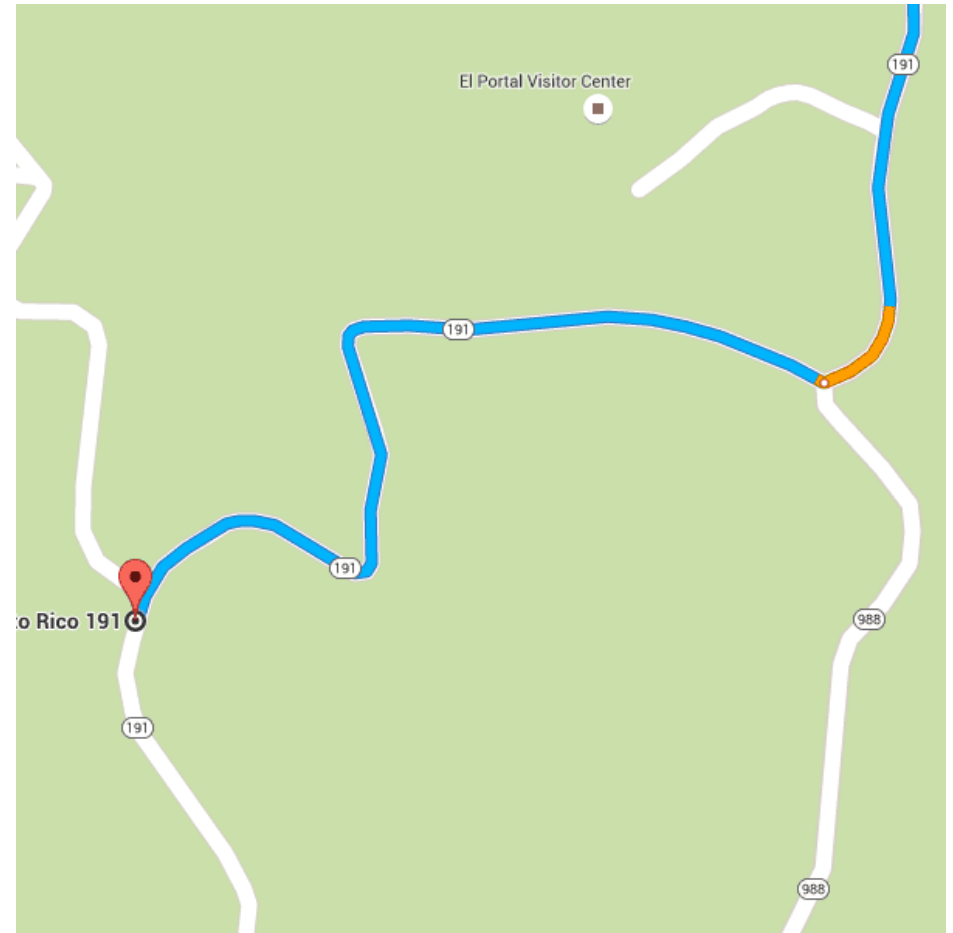

Directions from Luquillo Sunrise Beach Inn to Puerto Rico 191

Luquillo Sunrise Beach Inn

A2 Ocean Boulevard, Luquillo, 00773, Puerto Rico

Take Cll Herminio Diaz Navarro, Calle B and PR-193 to
Interstate PR3 N/PR-3 N

850 m / 2 min

- ↑ 1. Head north on CII Herminio Diaz Navarro toward Calle A
240 m
- ↶ 2. Turn left toward Calle B
53 m
- ↑ 3. Continue onto Calle B
280 m
- ↷ 4. Turn right onto PR-193
170 m
- ↶ 5. Turn left toward Interstate PR3 N/PR-3 N
95 m

Follow Interstate PR3 N/PR-3 N to PR-191 in Río Grande

10.1 km / 13 min

- ↷ 6. Turn right onto Interstate PR3 N/PR-3 N
5.7 km
- ↶ 7. Turn left onto CII Triunfo/PR-191
250 m
- ↷ 8. Turn right onto CII Principal/PR-191/PR-955
11 m

9. Turn left onto PR-191

4.1 km

Turn right to stay on PR-191

750 m / 1 min

📍 Puerto Rico 191

Rio Grande, 00745, Puerto Rico

These directions are for planning purposes only. You may find that construction projects, traffic, weather, or other events may cause conditions to differ from the map results, and you should plan your route accordingly. You must obey all signs or notices regarding your route.