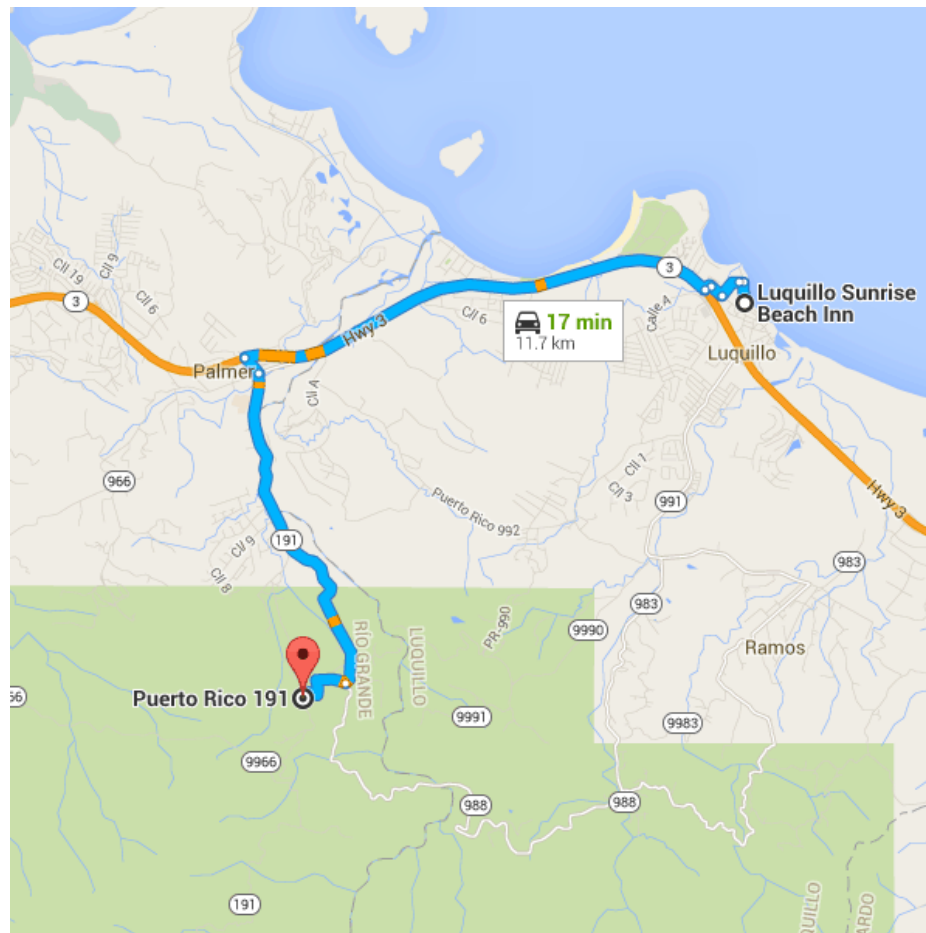

Directions from Luquillo Sunrise Beach Inn to Puerto Rico 191

Luquillo Sunrise Beach Inn

A2 Ocean Boulevard, Luquillo, 00773, Puerto Rico

Take Cll Herminio Diaz Navarro, Calle B and PR-193 to
Interstate PR3 N/PR-3 N

850 m / 2 min

- ↑ 1. Head north on CII Herminio Diaz Navarro toward Calle A
240 m
- ↶ 2. Turn left toward Calle B
53 m
- ↑ 3. Continue onto Calle B
280 m
- ↷ 4. Turn right onto PR-193
170 m
- ↶ 5. Turn left toward Interstate PR3 N/PR-3 N
95 m

Follow Interstate PR3 N/PR-3 N to PR-191 in Río Grande

10.1 km / 13 min

- ↷ 6. Turn right onto Interstate PR3 N/PR-3 N
5.7 km
- ↶ 7. Turn left onto CII Triunfo/PR-191
250 m
- ↷ 8. Turn right onto CII Principal/PR-191/PR-955
11 m

9. Turn left onto PR-191

4.1 km

Turn right to stay on PR-191

750 m / 1 min

📍 Puerto Rico 191

Rio Grande, 00745, Puerto Rico

These directions are for planning purposes only. You may find that construction projects, traffic, weather, or other events may cause conditions to differ from the map results, and you should plan your route accordingly. You must obey all signs or notices regarding your route.