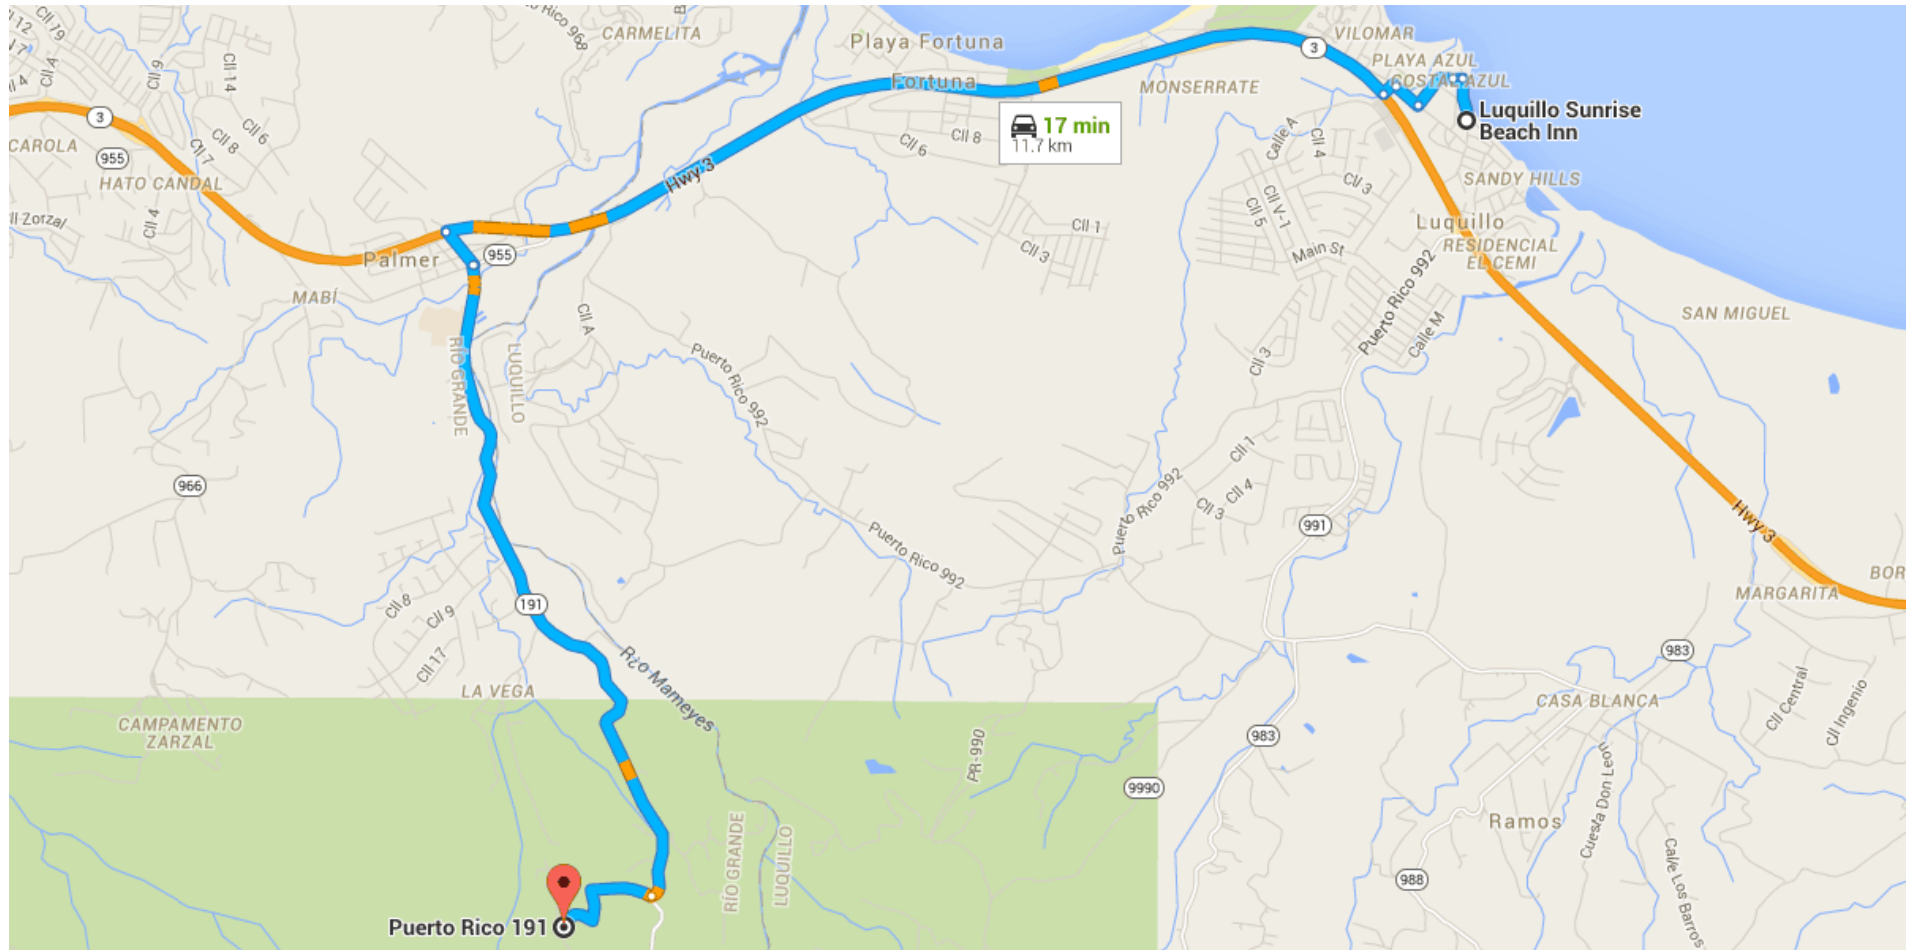

Directions from Luquillo Sunrise Beach Inn to Puerto Rico 191

Luquillo Sunrise Beach Inn

A2 Ocean Boulevard, Luquillo, 00773, Puerto Rico

Take Cll Herminio Diaz Navarro, Calle B and PR-193 to
Interstate PR3 N/PR-3 N

850 m / 2 min

- ↑ 1. Head north on CII Herminio Diaz Navarro toward Calle A
240 m
- ↶ 2. Turn left toward Calle B
53 m
- ↑ 3. Continue onto Calle B
280 m
- ↷ 4. Turn right onto PR-193
170 m
- ↶ 5. Turn left toward Interstate PR3 N/PR-3 N
95 m

Follow Interstate PR3 N/PR-3 N to PR-191 in Río Grande

10.1 km / 13 min

- ↷ 6. Turn right onto Interstate PR3 N/PR-3 N
5.7 km
- ↶ 7. Turn left onto CII Triunfo/PR-191
250 m
- ↷ 8. Turn right onto CII Principal/PR-191/PR-955
11 m

9. Turn left onto PR-191

4.1 km

Turn right to stay on PR-191

750 m / 1 min

📍 Puerto Rico 191

Rio Grande, 00745, Puerto Rico

These directions are for planning purposes only. You may find that construction projects, traffic, weather, or other events may cause conditions to differ from the map results, and you should plan your route accordingly. You must obey all signs or notices regarding your route.