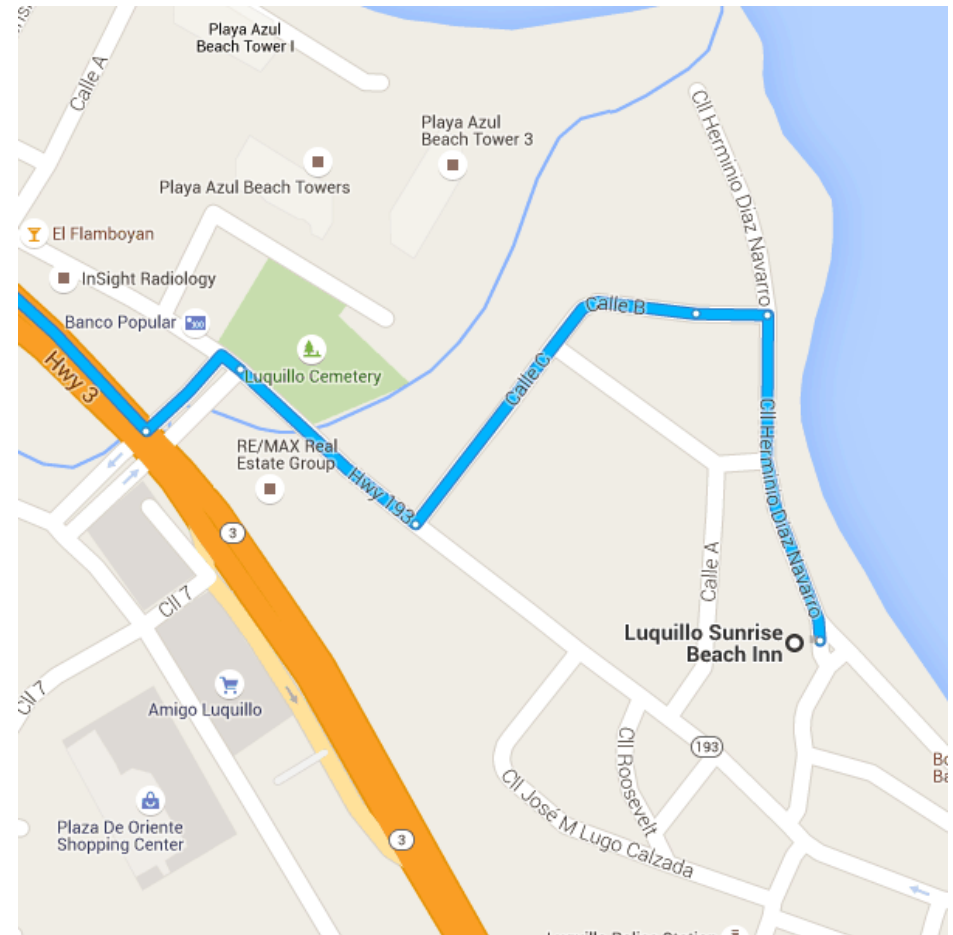

Directions from Luquillo Sunrise Beach Inn to Puerto Rico 191

Luquillo Sunrise Beach Inn

A2 Ocean Boulevard, Luquillo, 00773, Puerto Rico

Take Cll Herminio Diaz Navarro, Calle B and PR-193 to
Interstate PR3 N/PR-3 N

850 m / 2 min

- ↑ 1. Head north on CII Herminio Diaz Navarro toward Calle A
240 m
- ↶ 2. Turn left toward Calle B
53 m
- ↑ 3. Continue onto Calle B
280 m
- ↷ 4. Turn right onto PR-193
170 m
- ↶ 5. Turn left toward Interstate PR3 N/PR-3 N
95 m

Follow Interstate PR3 N/PR-3 N to PR-191 in Río Grande

10.1 km / 13 min

- ↷ 6. Turn right onto Interstate PR3 N/PR-3 N
5.7 km
- ↶ 7. Turn left onto CII Triunfo/PR-191
250 m
- ↷ 8. Turn right onto CII Principal/PR-191/PR-955
11 m

9. Turn left onto PR-191

4.1 km

Turn right to stay on PR-191

750 m / 1 min

📍 Puerto Rico 191

Rio Grande, 00745, Puerto Rico

These directions are for planning purposes only. You may find that construction projects, traffic, weather, or other events may cause conditions to differ from the map results, and you should plan your route accordingly. You must obey all signs or notices regarding your route.